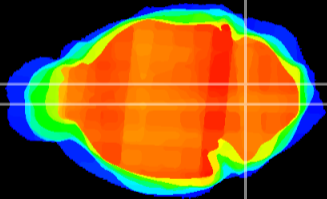

Coronal

Sagittal-R

Sagittal-L

ViBrism: CX11995
Horizontal

MVe