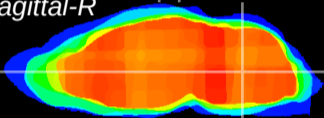

Coronal

Sagittal-R

Sagittal-L

ViBrism: CX11995
Horizontal

MVe