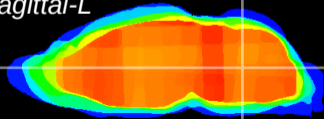

Coronal

Sagittal-R

Sagittal-L

ViBrism: CX11995
Horizontal

MVe