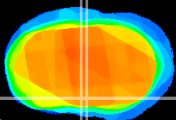

Coronal

Sagittal-R

Sagittal-L

ViBrism: CX12001
Horizontal

MPA