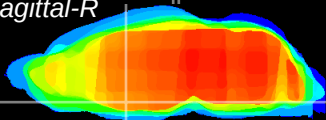

Coronal

Sagittal-R

Sagittal-L

ViBrism: CX12001
Horizontal

MPA