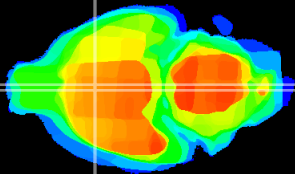

Coronal

Sagittal-R

Sagittal-L

ViBrism: CX12001
Horizontal

MPA