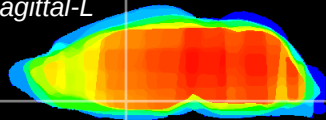

Coronal

Sagittal-R

Sagittal-L

ViBrism: CX12001
Horizontal

MPA