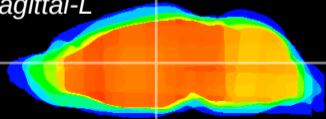

Coronal

Sagittal-R

Sagittal-L

ViBrism: CX12003
Horizontal

MD