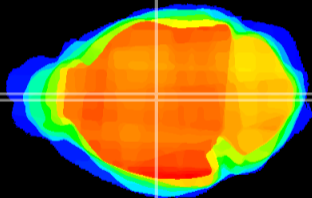

Coronal

Sagittal-R

Sagittal-L

ViBrism: CX12003
Horizontal

MD