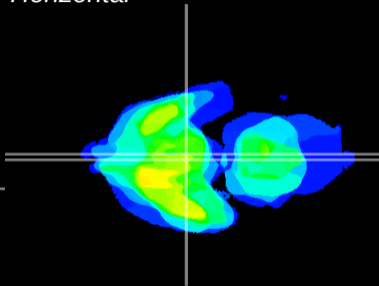

Coronal

Sagittal-R

Sagittal-L

ViBrism: CX12010
Horizontal

Arc