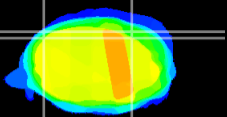

Coronal

Sagittal-R

Sagittal-L

ViBrism: CX12010
Horizontal

Cb lobe