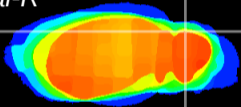

Coronal

Sagittal-R

Sagittal-L

ViBrism: CX12020
Horizontal

Cb lobe