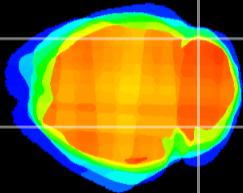

Coronal

Sagittal-R

Sagittal-L

ViBrism: CX12020
Horizontal

Cb lobe