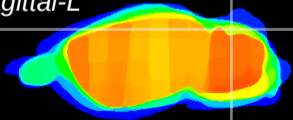

Coronal

Sagittal-R

Sagittal-L

ViBrism: CX12020
Horizontal

Cb lobe