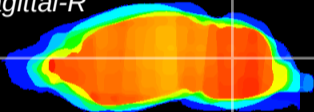

Coronal

Sagittal-R

Sagittal-L

ViBrisM: CX12020
Horizontal

Cb nucleus