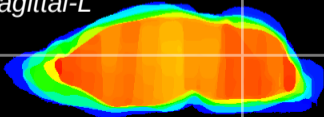

Coronal

Sagittal-R

Sagittal-L

ViBrisM: CX12020
Horizontal

Cb nucleus