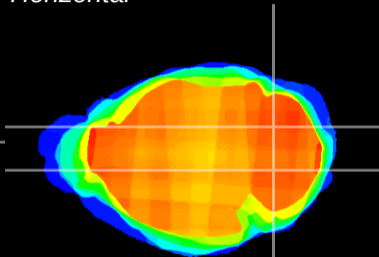

Coronal

Sagittal-R

Sagittal-L

ViBrisM: CX12020
Horizontal

Cb nucleus