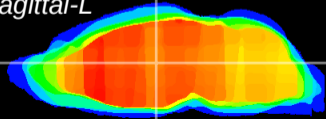

Coronal

Sagittal-R

Sagittal-L

ViBrism: CX12022
Horizontal

MD