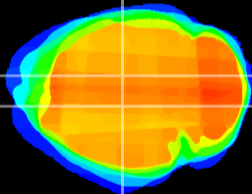

Coronal

Sagittal-R

Sagittal-L

ViBrism: CX12024
Horizontal

DG