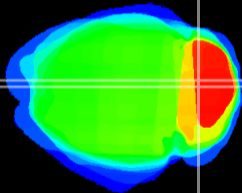

Coronal

ViBrism: CX12026  
Horizontal

Sagittal-R

Sagittal-L

Cb vermis