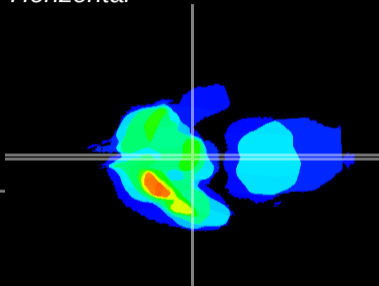

Coronal

Sagittal-R

Sagittal-L

ViBrism: CX12027
Horizontal

ME