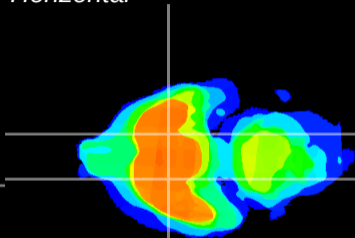

Coronal

Sagittal-R

Sagittal-L

ViBrism: CX12027  
Horizontal

S0