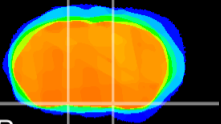

Coronal

Sagittal-R

Sagittal-L

ViBrism: CX12027  
Horizontal

S0