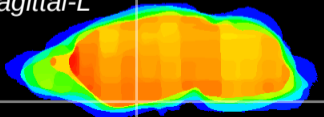

Coronal

Sagittal-R

Sagittal-L

ViBrism: CX12027  
Horizontal

S0