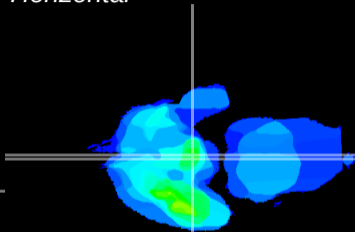

*Coronal*

*Sagittal-R*

*Sagittal-L*

ViBrism: CX12029  
*Horizontal*

ME