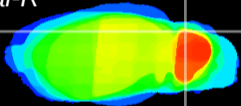

Coronal

Sagittal-R

Sagittal-L

ViBrism: CX12032
Horizontal

Cb lobe