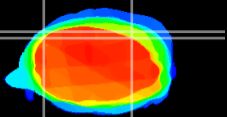

Coronal

Sagittal-R

Sagittal-L

ViBrism: CX12032
Horizontal

Cb lobe