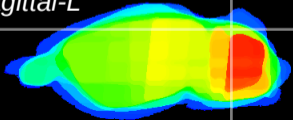

Coronal

Sagittal-R

Sagittal-L

ViBrism: CX12032
Horizontal

Cb lobe