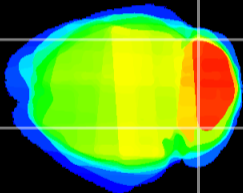

Coronal

Sagittal-R

Sagittal-L

ViBrism: CX12032
Horizontal

Cb lobe