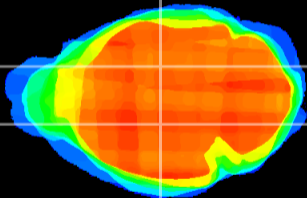

Coronal

Sagittal-R

Sagittal-L

ViBrism: CX12035
Horizontal

VPM/VPL