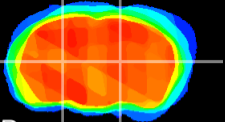

Coronal

Sagittal-R

Sagittal-L

ViBrism: CX12035
Horizontal

VPM/VPL