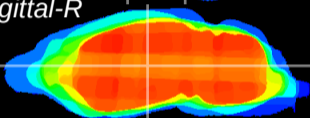

Coronal

Sagittal-R

Sagittal-L

ViBrism: CX12035
Horizontal

VPM/VPL