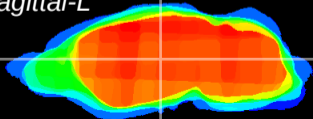

Coronal

Sagittal-R

Sagittal-L

ViBrism: CX12035
Horizontal

VPM/VPL