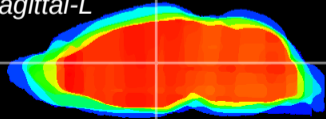

Coronal

Sagittal-R

Sagittal-L

ViBrism: CX12037
Horizontal

MD