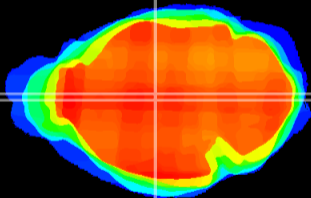

Coronal

Sagittal-R

Sagittal-L

ViBrism: CX12037
Horizontal

MD