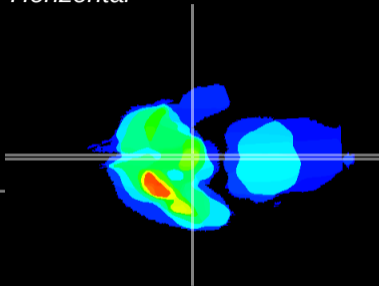

Coronal

Sagittal-R

Sagittal-L

ViBrism: CX12037
Horizontal

ME