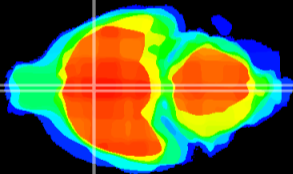

Coronal

Sagittal-R

Sagittal-L

ViBrism: CX12037
Horizontal

MPA