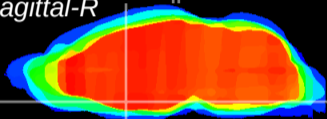

Coronal

Sagittal-R

Sagittal-L

ViBrism: CX12037
Horizontal

MPA