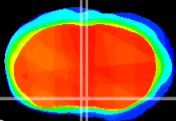

Coronal

Sagittal-R

Sagittal-L

ViBrism: CX12037
Horizontal

MPA