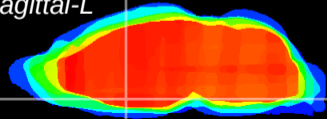

Coronal

Sagittal-R

Sagittal-L

ViBrism: CX12037
Horizontal

MPA