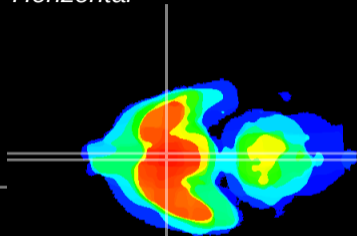

Coronal

Sagittal-R

Sagittal-L

ViBriSM: CX12037
Horizontal

SCN