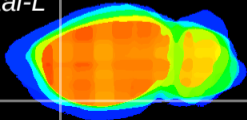

Coronal

Sagittal-R

Sagittal-L

ViBrism: CX12040
Horizontal

Pir