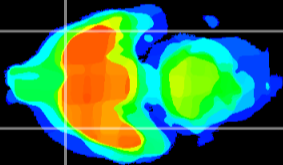

Coronal

Sagittal-R

Sagittal-L

ViBrism: CX12040
Horizontal

Pir