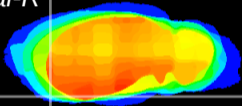

Coronal

Sagittal-R

Sagittal-L

ViBrism: CX12040
Horizontal

Pir