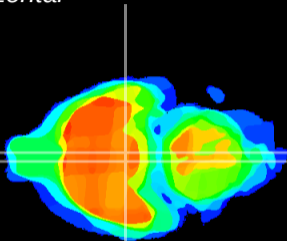

Coronal

Sagittal-R

Sagittal-L

ViBrism: CX12040
Horizontal

VMH