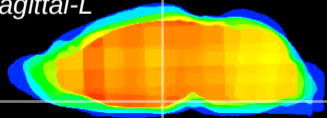

Coronal

Sagittal-R

Sagittal-L

ViBrism: CX12040
Horizontal

VMH