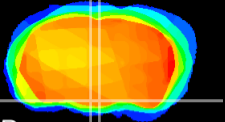

Coronal

Sagittal-R

Sagittal-L

ViBrism: CX12040
Horizontal

VMH