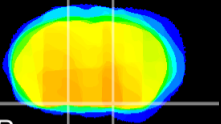

Coronal

Sagittal-R

Sagittal-L

ViBrism: CX12041
Horizontal

S0