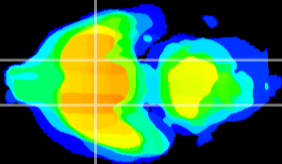

Coronal

Sagittal-R

Sagittal-L

ViBrism: CX12041
Horizontal

S0