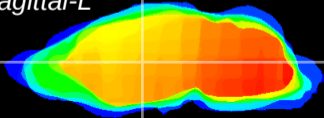

Coronal

Sagittal-R

Sagittal-L

ViBriSM: CX12041  
Horizontal

VA/VL