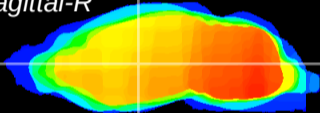

Coronal

Sagittal-R

Sagittal-L

ViBriSM: CX12041  
Horizontal

VA/VL