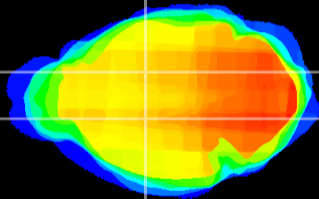

Coronal

Sagittal-R

Sagittal-L

ViBriSM: CX12041  
Horizontal

VA/VL