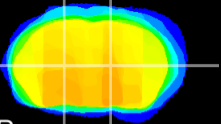

Coronal

Sagittal-R

Sagittal-L

ViBriSM: CX12041  
Horizontal

VA/VL