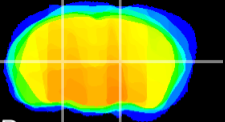

Coronal

Sagittal-R

Sagittal-L

ViBrism: CX12041
Horizontal

VPM/VPL