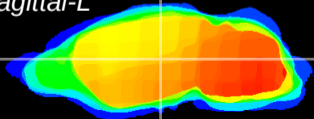

Coronal

Sagittal-R

Sagittal-L

ViBrism: CX12041
Horizontal

VPM/VPL