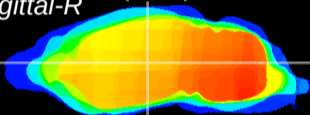

Coronal

Sagittal-R

Sagittal-L

ViBrism: CX12041
Horizontal

VPM/VPL