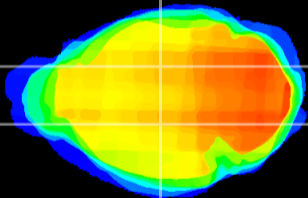

Coronal

Sagittal-R

Sagittal-L

ViBrism: CX12041
Horizontal

VPM/VPL