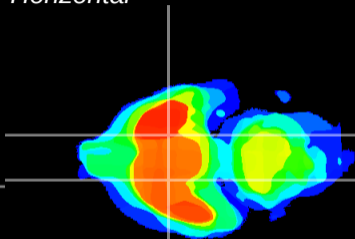

Coronal

Sagittal-R

Sagittal-L

ViBrisM: CX12044
Horizontal

S0