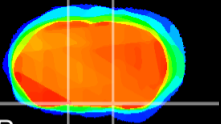

Coronal

Sagittal-R

Sagittal-L

ViBrisM: CX12044
Horizontal

S0