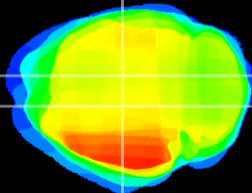

Coronal

Sagittal-R

Sagittal-L

ViBrism: CX12045
Horizontal

DG