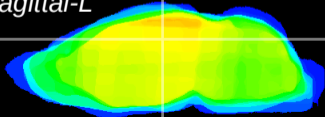

Coronal

Sagittal-R

Sagittal-L

ViBrism: CX12045
Horizontal

DG