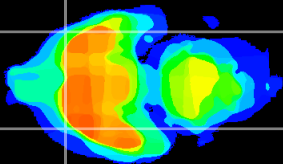

Coronal

Sagittal-R

Sagittal-L

ViBrism: CX12054
Horizontal

Pir