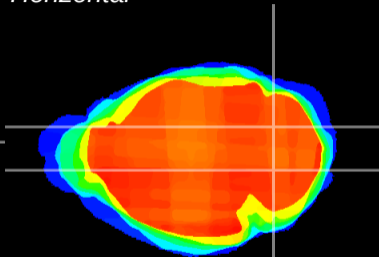

Coronal

Sagittal-R

Sagittal-L

ViBrisM: CX12055
Horizontal

Cb nucleus