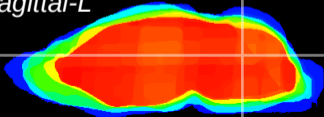

Coronal

Sagittal-R

Sagittal-L

ViBrisM: CX12055
Horizontal

Cb nucleus