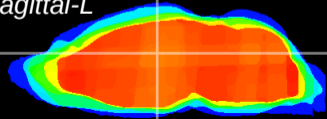

Coronal

Sagittal-R

Sagittal-L

ViBrism: CX12055
Horizontal

Hb