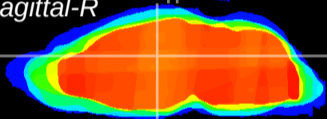

Coronal

Sagittal-R

Sagittal-L

ViBrism: CX12055
Horizontal

Hb