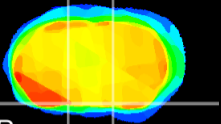

Coronal

Sagittal-R

Sagittal-L

ViBrism: CX12057
Horizontal

S0