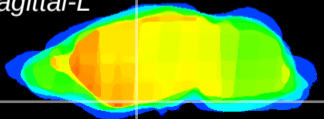

Coronal

Sagittal-R

Sagittal-L

ViBrism: CX12057
Horizontal

S0