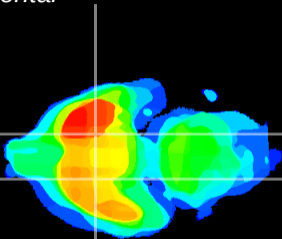

Coronal

Sagittal-R

Sagittal-L

ViBrism: CX12057
Horizontal

S0