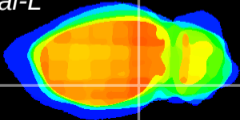

Coronal

Sagittal-R

Sagittal-L

ViBrism: CX12058  
Horizontal

ventral S