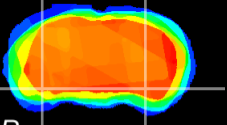

Coronal

Sagittal-R

Sagittal-L

ViBrism: CX12058  
Horizontal

ventral S