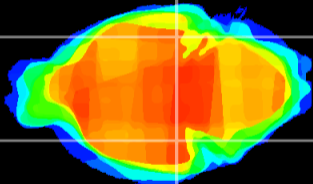

Coronal

Sagittal-R

Sagittal-L

ViBrism: CX12058  
Horizontal

ventral S