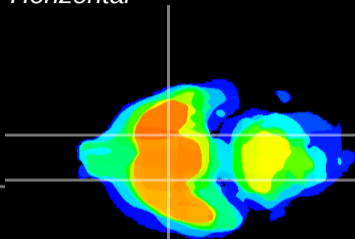

Coronal

Sagittal-R

Sagittal-L

ViBrism: CX12059  
Horizontal

S0