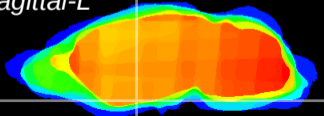

Coronal

Sagittal-R

Sagittal-L

ViBrism: CX12059  
Horizontal

S0