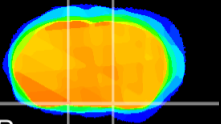

Coronal

Sagittal-R

Sagittal-L

ViBrism: CX12059  
Horizontal

S0