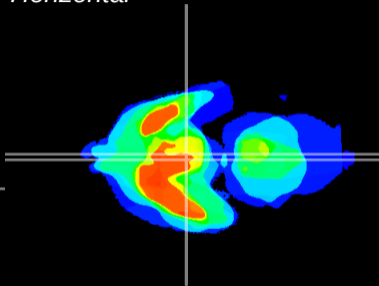

Coronal

Sagittal-R

Sagittal-L

ViBrism: CX12061
Horizontal

Arc