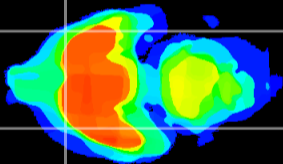

*Coronal*

*Sagittal-R*

*Sagittal-L*

ViBrism: CX12061  
*Horizontal*

Pir