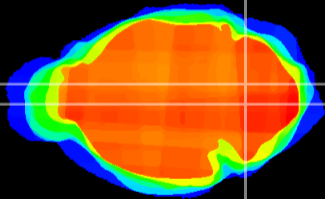

*Coronal*

*Sagittal-R*

*Sagittal-L*

ViBrism: CX12065  
*Horizontal*

MVe