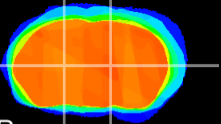

Coronal

Sagittal-R

Sagittal-L

ViBriSM: CX12065
Horizontal

VA/VL