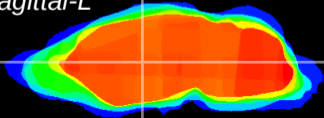

Coronal

Sagittal-R

Sagittal-L

ViBriSM: CX12065
Horizontal

VA/VL