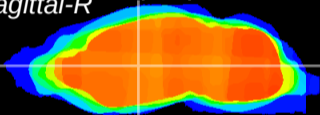

Coronal

Sagittal-R

Sagittal-L

ViBriSM: CX12065
Horizontal

VA/VL