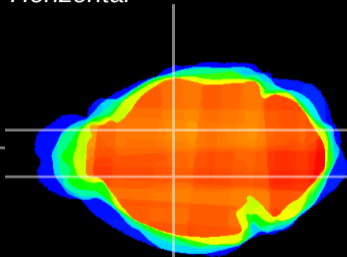

Coronal

Sagittal-R

Sagittal-L

ViBriSM: CX12065
Horizontal

VA/VL