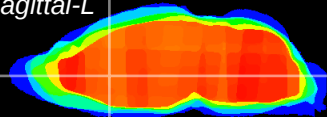

Coronal

Sagittal-R

Sagittal-L

ViBrisM: CX12071
Horizontal

LS