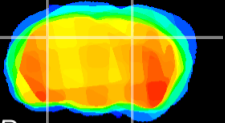

Coronal

Sagittal-R

Sagittal-L

ViBrism: CX12073
Horizontal

CA2/CA3