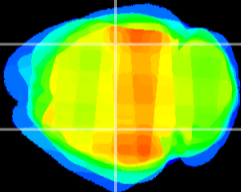

Coronal

Sagittal-R

Sagittal-L

ViBrism: CX12073
Horizontal

CA2/CA3