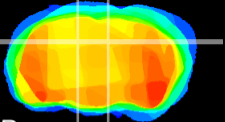

Coronal

Sagittal-R

Sagittal-L

ViBrism: CX12073
Horizontal

DG