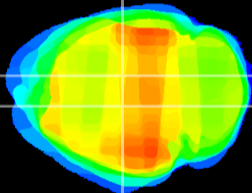

Coronal

Sagittal-R

Sagittal-L

ViBrism: CX12073
Horizontal

DG