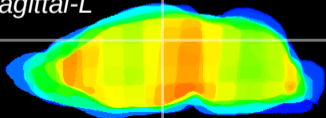

Coronal

Sagittal-R

Sagittal-L

ViBrism: CX12073
Horizontal

DG