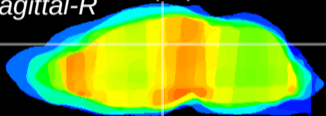

Coronal

Sagittal-R

Sagittal-L

ViBrism: CX12073
Horizontal

DG