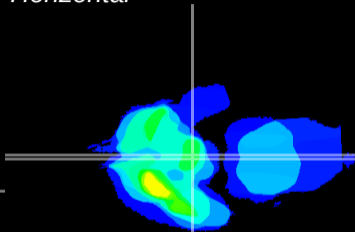

*Coronal*

*Sagittal-R*

*Sagittal-L*

ViBrism: CX12075  
*Horizontal*

ME