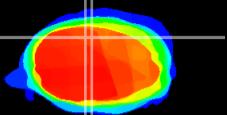

Coronal

Sagittal-R

Sagittal-L

ViBrism: CX12076  
Horizontal

Cb vermis