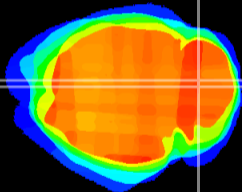

Coronal

Sagittal-R

Sagittal-L

ViBrism: CX12076  
Horizontal

Cb vermis