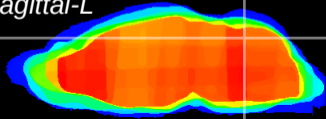

Coronal

Sagittal-R

Sagittal-L

ViBrism: CX12076  
Horizontal

Cb vermis