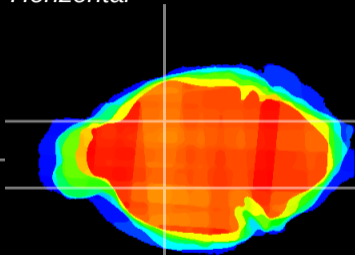

Coronal

Sagittal-R

Sagittal-L

ViBrism: CX12076
Horizontal

GP