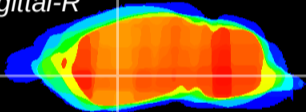

Coronal

Sagittal-R

Sagittal-L

ViBrism: CX12076
Horizontal

GP