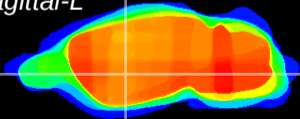

Coronal

Sagittal-R

Sagittal-L

ViBrism: CX12076
Horizontal

GP