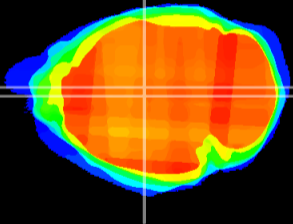

Coronal

Sagittal-R

Sagittal-L

ViBrism: CX12076
Horizontal

Hb