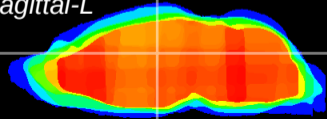

Coronal

Sagittal-R

Sagittal-L

ViBrism: CX12076
Horizontal

Hb