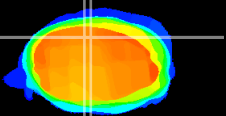

Coronal

Sagittal-R

Sagittal-L

ViBrism: CX12078
Horizontal

Cb vermis