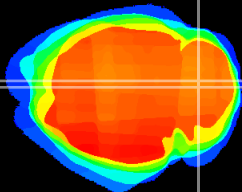

Coronal

Sagittal-R

Sagittal-L

ViBrism: CX12078
Horizontal

Cb vermis