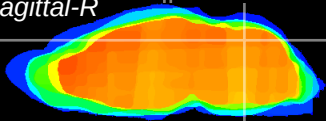

Coronal

Sagittal-R

Sagittal-L

ViBrism: CX12078
Horizontal

Cb vermis