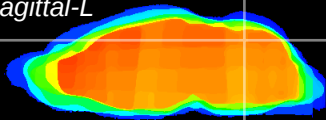

Coronal

Sagittal-R

Sagittal-L

ViBrism: CX12078
Horizontal

Cb vermis