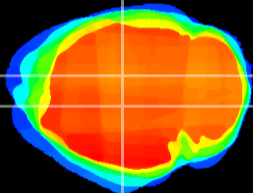

Coronal

Sagittal-R

Sagittal-L

ViBrism: CX12078
Horizontal

DG