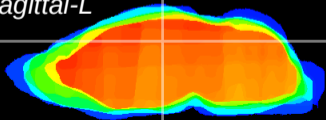

Coronal

Sagittal-R

Sagittal-L

ViBrism: CX12078
Horizontal

DG