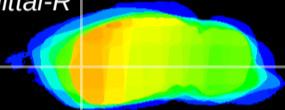

Coronal

Sagittal-R

Sagittal-L

ViBrism: CX12082
Horizontal

CPU lateral