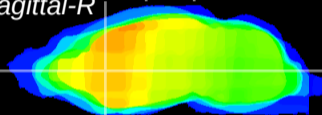

Coronal

Sagittal-R

Sagittal-L

ViBris: CX12082
Horizontal

CPU medial