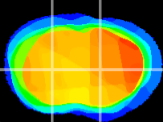

Coronal

Sagittal-R

Sagittal-L

ViBris: CX12082
Horizontal

CPU medial