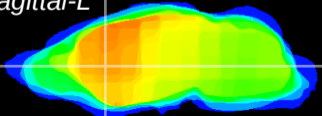

Coronal

Sagittal-R

Sagittal-L

ViBris: CX12082
Horizontal

CPU medial