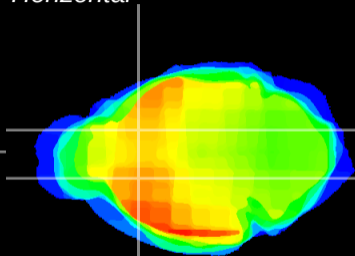

Coronal

Sagittal-R

Sagittal-L

ViBris: CX12082
Horizontal

CPU medial