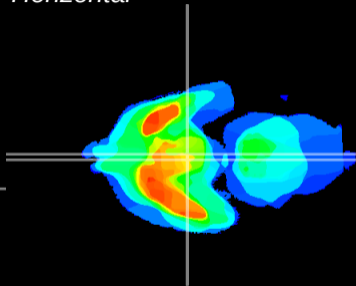

Coronal

Sagittal-R

Sagittal-L

ViBrism: CX12083
Horizontal

Arc