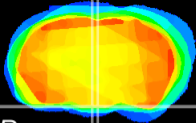

Coronal

Sagittal-R

Sagittal-L

ViBrism: CX12083
Horizontal

Arc