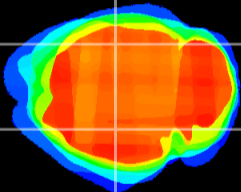

Coronal

Sagittal-R

Sagittal-L

ViBrism: CX12084
Horizontal

CA2/CA3