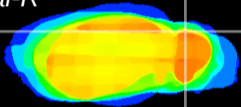

Coronal

Sagittal-R

Sagittal-L

ViBrism: CX12085
Horizontal

Cb lobe