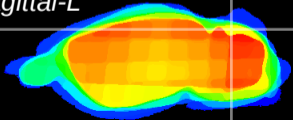

Coronal

Sagittal-R

Sagittal-L

ViBrism: CX12085
Horizontal

Cb lobe