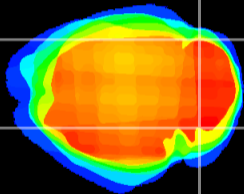

Coronal

Sagittal-R

Sagittal-L

ViBrism: CX12085
Horizontal

Cb lobe