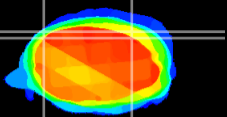

Coronal

Sagittal-R

Sagittal-L

ViBrism: CX12085
Horizontal

Cb lobe